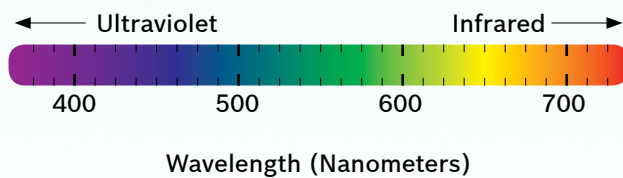

Light

Light that is visible to our eye usually has a wavelength range around 400 nanometres (nm) to 700 nm. The wavelength of the radiation determines the color of the light, longer wavelengths are projected as *infrared* in the light spectrum, and shorter wavelengths as *ultraviolet*.

Visible Light Spectrum