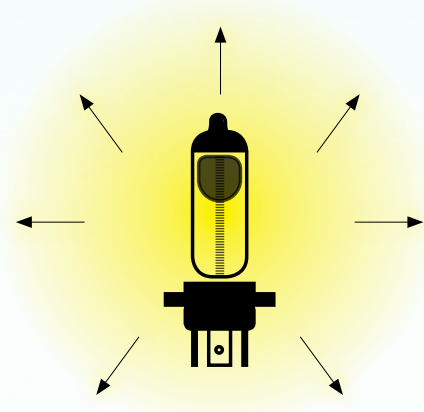

### Color temperature

Color temperature specifies the color shade of a light source. As color temperature increases, the emitted light changes from red to yellow, white, and blue tones.

Unit: Kelvin [K]

### Luminous flux $\Phi$

Luminous flux is the total radiant power emitted by the light source in the wavelength range of visible light.

Unit: Lumen [lm]