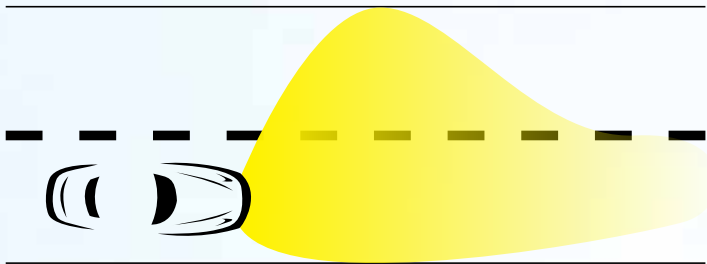

Low Beam

Low beam is the standard driving lamp that provides high visual ranges without dazzling oncoming traffic.

Two applications:

- The light-dark cutoff in the light pattern illuminates the road without dazzling oncoming traffic.
- The asymmetric light pattern provides high visual ranges with a minimum glare effect.

The asymmetric low beam pattern reduces glare exposed to approaching traffic.