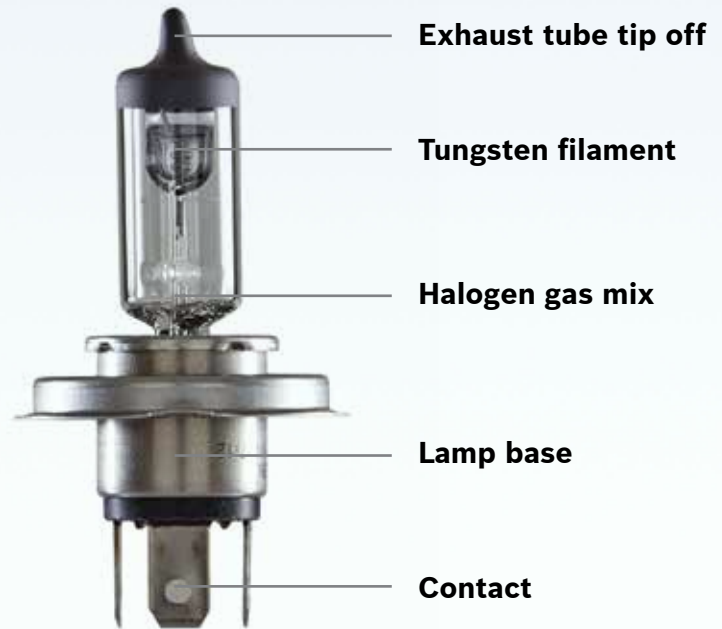

The Structure

Bulb Technology

Halogen technology

As electric current is passed through the tungsten wire filament, the filament heats up and glows, thereby producing light.

The tungsten material evaporates in this process, but is redeposited on the filament after contact with the inert halogen gas around.

This evaporation and re-deposition cycle eventually deteriorates the filament and causes the bulb to 'burn out'.