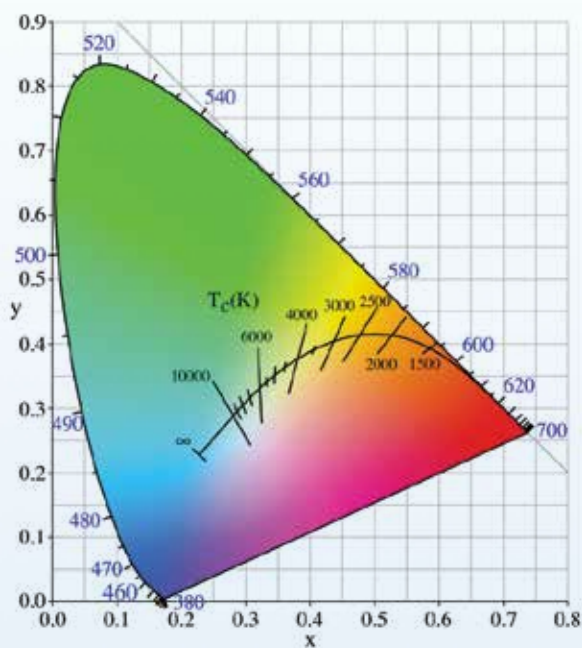

### High beam

The high beam creates a farther and symmetric range down the road, which improves the view at night.

The symmetrical high beam pattern should only be used in situations with no oncoming traffic.

## Light

Light that is visible to our eye usually has a wavelength range around 400 nanometres (nm) to 700 nm. The wavelength of the radiation determines the color of the light, longer wavelengths are projected as *infrared* in the light spectrum, and shorter wavelengths as *ultraviolet*.

### Visible Light Spectrum

### Color temperature

Color temperature specifies the color shade of a light source. As color temperature increases, the emitted light changes from red to yellow, white, and blue tones.

Unit: Kelvin [K]