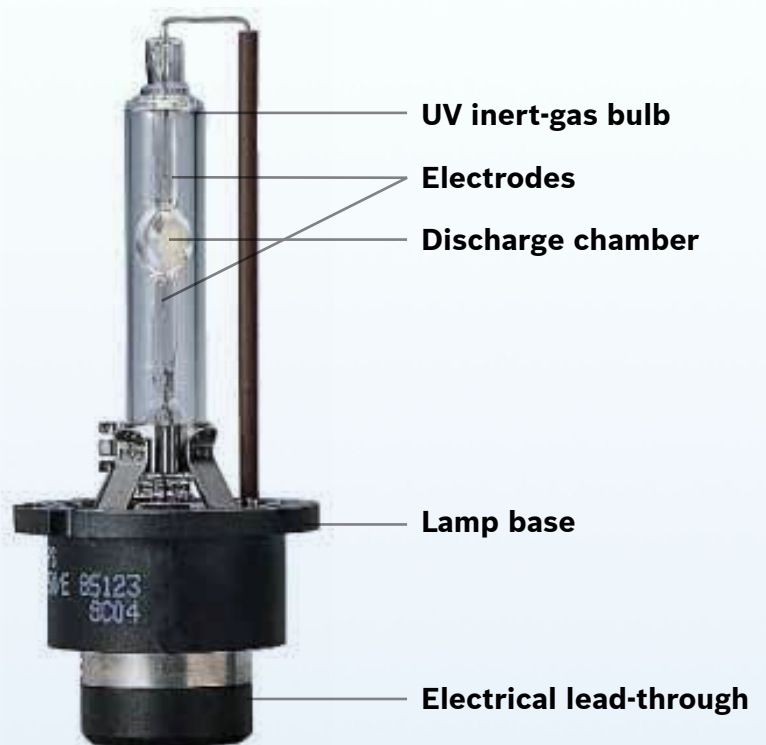

High Intensity Discharge (HID) technology

HID is a more superior lighting technology that produces a much more powerful beam as compared to halogen technology.

When an electric current is applied, the highly-pressurized xenon gas within ionizes between the electrodes, creating an 'arc'.

This arc generates extremely high temperature, causing the metallic elements within the gas atmosphere to vaporize and release large amounts of visible radiant energy – the result is the vivid and bright light output we see.