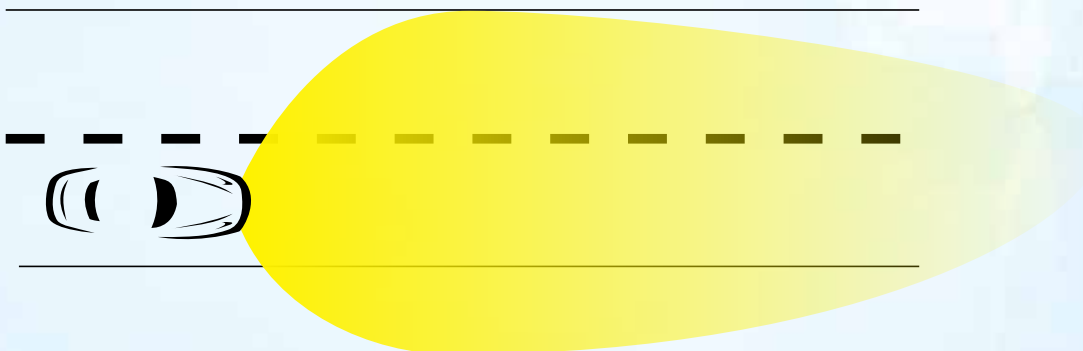

### Low Beam

Low beam is the standard driving lamp that provides high visual ranges without dazzling oncoming traffic.

Two applications:

- The light-dark cutoff in the light pattern illuminates the road without dazzling oncoming traffic.
- The asymmetric light pattern provides high visual ranges with a minimum glare effect.

The asymmetric low beam pattern reduces glare exposed to approaching traffic.

### High beam

The high beam creates a farther and symmetric range down the road, which improves the view at night.

The symmetrical high beam pattern should only be used in situations with no oncoming traffic.