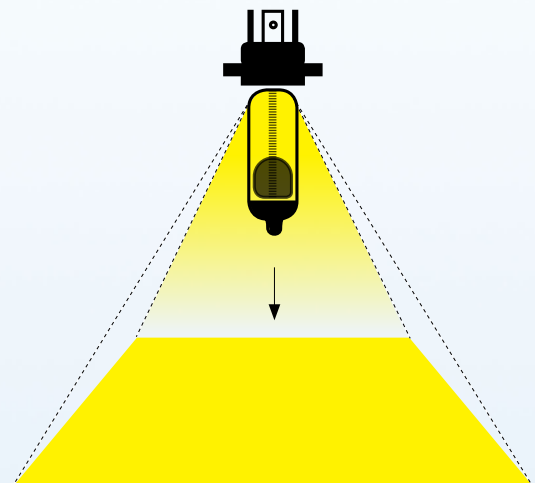

### Luminous flux $\Phi$

Luminous flux is the total radiant power emitted by the light source in the wavelength range of visible light.

Unit: Lumen [lm]

### Illuminance $E_v$

Illuminance refers to the density of luminous flux on a given surface area.

Unit: Lux [lux = lm/m<sup>2</sup>]