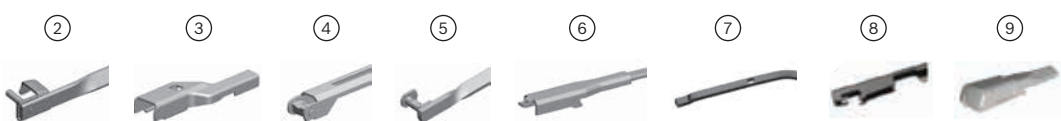

MM.YY-MM.YY	 inches		AEROTWIN	AEROTWINPLUS		REAR
				SET			
BMW							
1 [E 81,E 87]	09.04-12.11	20/20	6	A 208 S	AP 20 U	AP 20 U	A 280 H
1 [E 82] Coupe	10.07-09.13	20/20	6	A 208 S	AP 20 U	AP 20 U	
1 [E 88] Cabrio	03.08-10.13	20/20	6	A 208 S	AP 20 U	AP 20 U	
1 [F 20]	09.11→	22/18	6	A 011 S	AP 22 U	AP 18 U	H 306
2 [F 22] Coupe	09.13→	22/18	6	A 011 S	AP 22 U	AP 18 U	
2 [F 23] Cabrio	11.14→	22/18	6	A 011 S	AP 22 U	AP 18 U	
2 [F 45] Active Tourer	09.14→	26/19	3	A 310 S	AP 26 U	AP 19 U	H 306
2 [F 46] Gran Tourer	06.15→	26/19	3	A 310 S	AP 26 U	AP 19 U	A 282 H
3 [E 90]	03.05-08.09	24/19	2	A 073 S	AP 24 U	AP 19 U	
3 [E 90]	09.09-08.13	24/19	6	A 930 S	AP 24 U	AP 19 U	
3 [E 92] Coupe	09.06-08.09	24/16	2		AP 24 U	AP 16 U	
3 [E 92] Coupe	09.06-08.09	24/18	2	A 453 S			
3 [E 92] Coupe	09.09-06.13	24/17	6		AP 24 U	AP 17 U	
3 [E 93] Cabrio	03.07-08.09	24/16	2		AP 24 U	AP 16 U	
3 [E 93] Cabrio	03.07-08.09	24/18	2	A 453 S			
3 [E 93] Cabrio	09.09-10.13	24/17	6		AP 24 U	AP 17 U	
3 [F 30]	02.12→	24/19	6	A 930 S	AP 24 U	AP 19 U	
3 [F 34] GT	06.13→	24/19	6	A 930 S	AP 24 U	AP 19 U	
4 [F 32] Coupe	09.13→	24/18	6		AP 24 U	AP 18 U	
4 [F 33] Cabrio	03.14→	24/18	6		AP 24 U	AP 18 U	
4 [F 36] GC	05.14→	24/18	6		AP 24 U	AP 18 U	
5 [E 60]	07.03-02.10	24/23	6	A 955 S	AP 24 U	AP 23 U	
5 [F 07] GT	09.09→	26/18	2	A 524 S	AP 26 U	AP 19 U	
5 [F 10]	03.10-10.16	26/18	2	A 524 S	AP 26 U	AP 18 U	
5 [F 11] Touring	09.10→	26/18	2	A 524 S	AP 26 U	AP 18 U	A 351 H
5 [G 30]	02.17→	26/19	3	A 310 S	AP 26 U	AP 19 U	
6 [E 63]	01.04-07.10	24/23	6	A 955 S	AP 24 U	AP 23 U	
6 [E 64] Cabrio	09.04-07.10	24/23	6	A 955 S	AP 24 U	AP 23 U	
6 [F 06] GC	07.12→	26/17	2		AP 26 U	AP 17 U	
6 [F 12] Cabrio	03.11→	26/17	2		AP 26 U	AP 17 U	
6 [F 13] Coupe	10.11→	26/17	2		AP 26 U	AP 17 U	
6 [G 32] Gran Turismo	10.17→	26/18	3		AP 26 U	AP 18 U	
7 [F 01,F 02,F 04]	11.08→	26/18	2	A 524 S	AP 26 U	AP 19 U	
7 [G 11,G 12]	09.15→	26/19	3	A 310 S	AP 26 U	AP 19 U	
i 3 [I 01]	11.13→	30/21	2		AP 30 U	AP 21 U	H 840
i 8 [I 12]	06.14→	30/24	2		AP 30 U	AP 24 U	
M 3 [F 80]	06.14→	24/19	6	A 930 S	AP 24 U	AP 19 U	
M 4 [F 82]	06.14→	24/18	6		AP 24 U	AP 18 U	
X 1 [E 84]	10.09-06.15	24/18	6		AP 24 U	AP 18 U	A 333 H
X 1 [F 48]	10.15→	26/16	3	A 350 S	AP 26 U	AP 16 U	A 332 H
X 2 [F 39]	01.18→	24/20	12	A 495 S			A 332 H
X 3 [F 25]	10.10→	26/20	2		AP 26 U	AP 20 U	A 330 H
X 3 [G 01]	11.17→	26/20	10	A 323 S			A 281 H
X 4 [F 26]	06.14→	26/20	2		AP 26 U	AP 20 U	
X 4 [G 02]	06.18→	26/20	10	A 323 S			
X 5 [E 70]	11.06-09.11	24/20	2		AP 24 U	AP 20 U	
X 5 [E 70]	10.11-06.13	24/20	3	A 296 S	AP 24 U	AP 20 U	
X 6 [E 71,E 72]	03.08-09.11	24/20	2		AP 24 U	AP 20 U	
X 6 [E 71]	10.11-06.14	24/20	3	A 296 S	AP 24 U	AP 20 U