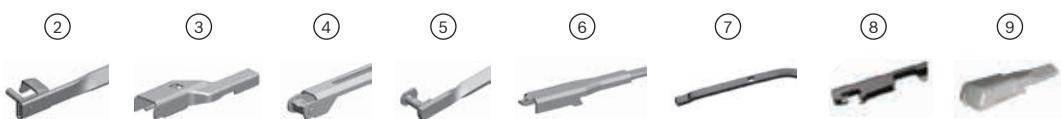

MM.YY - MM.YY	 - inch -		AEROTWIN	AEROTWINPLUS	REAR	
				SET			
VOLVO							
XC90 II	06.15→	24/20	3		AP 24 U	AP 20 U	A 351 H
XC90 II	06.15→	24/20	3	A 298 S			
VW (VOLKSWAGEN)							
Beetle [5C1,5C2]	04.11→	21/21	3		AP 21 U	AP 21 U	
Beetle Cabriolet [5C7,5C8]	01.13→	21/21	3		AP 21 U	AP 21 U	
Bora [1J2]	06.02-05.05	21/19	2	A 928 S	AP 21 U	AP 19 U	
Caddy [2C]	08.10-05.15	24/18	3	A 188 S	AP 24 U	AP 18 U	A 400 H
Caddy [2K]	02.04-10.06	24/19	2	A 937 S	AP 24 U	AP 19 U	A 400 H
Caddy [2K]	11.06-08.10	24/18	3	A 188 S	AP 24 U	AP 18 U	A 400 H
CC [358]	11.11→	24/19	3	A 980 S	AP 24 U	AP 19 U	
Eos [1F7]	05.06-11.10	24/19	3	A 980 S	AP 24 U	AP 19 U	
Golf Sportsvan [AM1]	10.15→	28/16	3	A 558 S	AP 28 U	AP 16 U	A 282 H
Golf Sportsvan [AM1]	02.14→	28/16	3	A 558 S	AP 28 U	AP 16 U	A 282 H
Golf V [1K1]	01.05-10.05	24/19	2	A 937 S	AP 24 U	AP 19 U	A 330 H
Golf V [1K1]	11.05-11.08	24/19	3	A 980 S	AP 24 U	AP 19 U	A 330 H
Golf VI [517] Cabriolet	03.11-05.16	24/19	3	A 860 S	AP 24 U	AP 19 U	
Golf VI [5K1]	10.08-11.12	24/19	3	A 980 S	AP 24 U	AP 19 U	A 282 H
Golf VII [5G1]	08.12→	26/18	3	A 864 S	AP 26 U	AP 18 U	A 282 H
Golf VII [BA5,BV5] Variant	04.13→	26/18	3	A 864 S	AP 26 U	AP 18 U	A 282 H
Jetta [162,163,AV2]	02.11→	24/19	3	A 860 S	AP 24 U	AP 19 U	
Jetta [1K2]	06.05-11.05	24/19	2	A 937 S	AP 24 U	AP 19 U	
Jetta [1K2]	12.05-10.10	24/19	3	A 980 S	AP 24 U	AP 19 U	
Passat [357] CC	08.08-11.11	24/19	3	A 980 S	AP 24 U	AP 19 U	
Passat [357] CC	12.11-05.12	24/19	3	A 860 S	AP 24 U	AP 19 U	
Passat [362]	08.10-12.14	24/19	3	A 980 S	AP 24 U	AP 19 U	
Passat [365] Variant	08.10-11.11	24/19	3	A 980 S	AP 24 U	AP 19 U	A 281 H
Passat [365] Variant	07.11-12.14	24/19	3	A 860 S	AP 24 U	AP 19 U	A 281 H
Passat [3B3]	11.01-05.05	21/19	2	A 926 S	AP 21 U	AP 19 U	
Passat [3C2]	08.05-07.10	24/19	3	A 980 S	AP 24 U	AP 19 U	
Passat [3G2]	08.14→	26/19	3		AP 26 U	AP 19 U	
Passat [3G2]	08.14→	26/18	3	A 864 S	AP 26 U	AP 18 U	
Passat [3G5] Variant	03.16→	26/19	3	A 864 S	AP 26 U	AP 19 U	A 331 H
Polo [6R1,6C1]	06.09→	24/16	3	A 556 S	AP 24 U	AP 16 U	A 282 H
Polo [9N3]	04.05-07.07	21/19	3	A 308 S	AP 21 U	AP 19 U	A 330 H
Polo [AW1]	06.17→	26/18	3	A 864 S	AP 26 U	AP 18 U	A 282 H
Scirocco [137]	08.08-05.14	24/19	3	A 980 S	AP 24 U	AP 19 U	A 251 H
Scirocco [138]	01.15→	24/19	3	A 980 S	AP 24 U	AP 19 U	A 251 H
Sharan [7N1,7N2]	05.10→	28/16	3	A 558 S	AP 28 U	AP 16 U	A 331 H
Tiguan [5N1,5N2]	11.07→	24/21	3		AP 24 U	AP 21 U	A 330 H
Tiguan [AD1,BT1]	01.16→	25/22	3		AP 26 U	AP 22 U	A 383 H
Touareg [7L6]	06.07-05.10	26/26	2		AP 26 U	AP 26 U	A 330 H
Touareg [7LA]	05.04-11.06	26/26	2	A 943 S	AP 26 U	AP 26 U	A 330 H
Touareg [7P5]	03.10-12.14	26/26	2	A 943 S	AP 26 U	AP 26 U	A 360 H
Touareg [7P6]	08.14→	26/26	2		AP 26 U	AP 26 U	A 332 H
Touran [1T1]	08.03-11.06	24/19	2	A 937 S	AP 24 U	AP 19 U	H 405
Touran [1T1]	08.03-11.06	28/28	2	A 950 S	AP 28 U	AP 28 U	H 405
Touran [1T2]	11.06-05.10	24/18	3	A 188 S	AP 24 U	AP 18 U	A 400 H
Touran [1T2]	11.06-05.10	28/28	2	A 950 S	AP 28 U	AP 28 U	
Touran [1T3]	05.10-05.15	24/18	3	A 188 S	AP 24 U	AP 18 U	A 331 H
Touran [5T1]	05.15→	28/16	3	A 558 S	AP 28 U	AP 16 U	A 282 H
Transporter T5 [7E,7F]	06.13-08.15	24/24	3	A 351 S	AP 24 U	AP 24 U	A 400 H
Transporter T5 [7H]	04.03-11.09	24/24	2	A 939 S	AP 24 U	AP 24 U	A 400 H
Transporter T6 [SF,SG]	04.15→	24/24	3	A 351 S	AP 24 U	AP 24 U	A 403 H