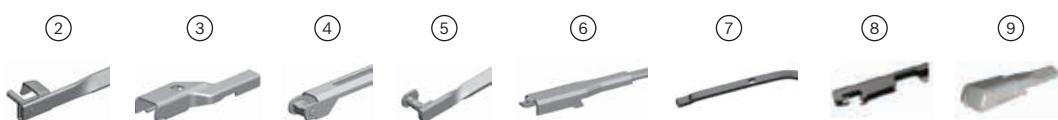

MM.YY - MM.YY	- inch -		AEROTWIN	AEROTWINPLUS		REAR
				SET			
ALFA ROMEO							
147 [937]	04.05-12.10	22/16	2		AP 22 U	AP 16 U	
159 [939] Berlina	06.05-12.08	23/18	2	A 085 S	AP 23 U	AP 18 U	
159 [939] Sportwagon	03.06-12.08	23/18	2	A 085 S	AP 23 U	AP 18 U	
Giulietta [940]	04.10→	24/18	3	A 188 S	AP 23 U	AP 18 U	H 353
Giulia [952]	02.16→	25/18	3		AP 24 U	AP 18 U	
GT [937]	04.05-12.10	22/16	2		AP 22 U	AP 16 U	
MiTo [955]	08.08→	26/15	6		AP 26 U	AP 15 U	H 301
Spider [939]	03.06-12.10	23/18	2	A 085 S	AP 23 U	AP 18 U	
Stelvio	11.16→	26/18	3	A 864 S			A 310 H
ASTON MARTIN							
DB9	07.11→	26/20	3	A 089 S	AP 26 U	AP 20 U	
DBS Vantage	07.11-12.12	26/20	3	A 089 S	AP 26 U	AP 20 U	
Rapide	07.11→	26/20	3	A 089 S	AP 26 U	AP 20 U	
Virage Coupe, Volante	07.11-12.12	26/20	3	A 089 S			
V8/V12	07.11→	26/20	3	A 089 S			
A1 [8X]dqdq	05.10-04.15	24/16	3	A 556 S	AP 24 U	AP 16 U	A 360 H
AUDI							
A1 [8X]	05.10-04.15	24/16	3	A 556 S	AP 24 U	AP 16 U	A 360 H
A1 [8X] Sportback	11.11→	24/16	3	A 556 S	AP 24 U	AP 16 U	A 282 H
A1 [8X1]	05.10→	24/16	3	A 556 S	AP 24 U	AP 15 U	A 360 H
A1 [8XA] Sportback	09.11→	24/16	3	A 556 S	AP 24 U	AP 15 U	A 282 H
A3 [8P1]	05.03-11.04	24/19	2	A 937 S	AP 24 U	AP 19 U	
A3 [8P1]	12.04-03.13	24/19	6	A 930 S	AP 24 U	AP 19 U	
A3 [8P7] Cabriolet	04.08-05.13	24/18	6		AP 24 U	AP 18 U	
A3 [8PA] Sportback	09.04-11.04	24/19	2	A 937 S	AP 24 U	AP 19 U	
A3 [8PA] Sportback	12.04-03.13	24/19	6	A 930 S	AP 24 U	AP 19 U	
A3 [8V1]	04.12→	26/18	3	A 864 S	AP 26 U	AP 18 U	A 332 H
A3 [8V7] Cabriolet	10.13→	26/18	3	A 864 S	AP 26 U	AP 18 U	
A3 [8VA] Sportback	09.12→	26/18	3	A 864 S	AP 26 U	AP 18 U	A 332 H
A4 [8E2, B6]	11.03-12.04	22/22	4	A 016 S			
A4 [8E5, B6] Avant	11.03-12.04	22/22	4	A 016 S			H 772
A4 [8EC, B7]	11.04-06.08	22/22	4	A 016 S			
A4 [8ED,B7] Avant	11.04-06.08	22/22	4	A 016 S			H 772
A4 [8H7, B6] Cabriolet	12.03-12.05	22/22	4	A 016 S			
A4 [8HE, B7] Cabriolet	01.06-03.09	22/22	4	A 016 S			
A4 [8K2, B8]	11.07-12.15	24/20	3	A 298 S	AP 24 U	AP 20 U	
A4 [8K5, B8] Avant	11.07-12.15	24/20	3	A 298 S	AP 24 U	AP 20 U	A 402 H
A4 [8W2,B9]	05.15→	24/20	3	A 298 S	AP 24 U	AP 20 U	
A4 [8W5,B9] Avant	05.15→	24/20	3	A 298 S	AP 24 U	AP 20 U	A 360 H
A5 [8F7] Cabriolet	03.09-01.17	24/21	3		AP 24 U	AP 21 U	
A5 [F57] Cabriolet	09.16→	24/21	3		AP 24 U	AP 21 U	
A5 [F5A] Sportback	06.16→	24/20	3	A 298 S	AP 24 U	AP 20 U	
A5 [8T3] Coupe	06.07-10.07	24/20	3	A 296 S	AP 24 U	AP 20 U	
A5 [8T3] Coupe	11.07-01.07	24/20	3	A 298 S	AP 24 U	AP 20 U	
A5 [8TA] Sportback	05.09-01.07	24/20	3	A 298 S	AP 24 U	AP 20 U	
A5 [F53] Coupe	06.16→	24/20	3	A 298 S	AP 24 U	AP 20 U	
A6 [4B2, C5]	06.01-05.04	22/22	4	A 016 S			
A6 [4F2, C6]	04.04-08.11	22/22	8	A 017 S			
A6 [4G, C7]	11.10→	26/21	3	A 639 S	AP 26 U	AP 21 U	
A6 [4G, C7] Avant	05.11→	26/21	3	A 639 S	AP 26 U	AP 21 U	A 402 H
A7 [4G] Sportback	07.10→	24/20	3	A 298 S	AP 24 U	AP 20 U	
A7 [4GA] Sportback	07.10-05.18	26/21	3	A 639 S	AP 26 U	AP 21 U	
A8 [4H, D4]	11.09→	27/20	3	A 587 S	AP 28 U	AP 20 U	
Q2 [GAB]	06.16→	24/19	3	A 860 S	AP 24 U	AP 19 U	A 332 H
Q3 [8U]	06.11→	24/20	3	A 298 S	AP 24 U	AP 20 U	A 402 H