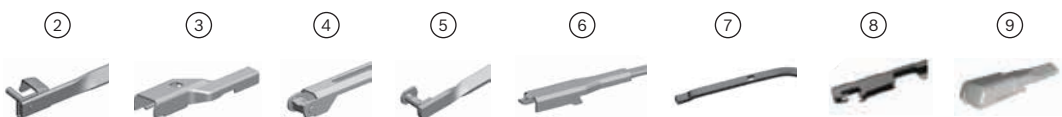

AEROTWIN	AEROTWINPLUS	REAR	
				SET			
AUDI							
Q3 [8UB]	06.11→	24/21	3		AP 24 U	AP 21 U	A 402 H
Q5 [8RB]	11.08→	24/20	3	A 298 S	AP 24 U	AP 20 U	A 332 H
Q5 [FYB]	05.16→	25/20	3	A 298 S	AP 24 U	AP 20 U	A 360 H
Q5 [FYB]	05.16→	24/20	3				
Q7 [4LB]	03.06-08.15	26/24	6	A 216 S	AP 26 U	AP 24 U	H 772
Q7 [4MB]	01.15→	28/20	3		AP 28 U	AP 20 U	A 360 H
RS3 [8PA] Sportback	01.11-12.12	24/19	6	A 930 S	AP 24 U	AP 19 U	A 325 H
RS3 [8VA] Sportback	02.15→	26/18	3	A 864 S	AP 26 U	AP 18 U	A 332 H
RS4 [8D5, B5] Avant	05.00-09.01	22/22	4	A 016 S			
RS4 [8ED, B7] Avant	05.06-06.08	22/22	4	A 016 S			H 772
RS4 [8K5, B8] Avant	05.12→	24/20	3	A 298 S	AP 24 U	AP 20 U	A 402 H
RS5 [8F7] Cabriolet	11.02-08.15	24/21	3		AP 24 U	AP 21 U	
RS5 [8T3] Coupe	03.10-08.15	24/20	3	A 298 S	AP 24 U	AP 20 U	
RS6 [4G, C7] Avant	01.13→	26/21	3	A 639 S	AP 26 U	AP 21 U	A 402 H
RS7 [4GA] Sport Back	05.13-04.18	26/21	3	A 639 S	AP 26 U	AP 21 U	
S3 [8P1]	11.06-03.13	24/19	6	A 930 S	AP 24 U	AP 19 U	H 772
S3 [8PA] Sportback	07.08-03.13	24/19	6	A 930 S	AP 24 U	AP 19 U	A 325 H
S3 [8V1]	11.12→	26/18	3	A 864 S	AP 26 U	AP 18 U	A 332 H
S3 [8VA] Sportback	05.13→	26/18	3	A 864 S	AP 26 U	AP 18 U	A 332 H
S3 [8VS] Limousine	10.13-05.14	26/18	3	A 864 S	AP 26 U	AP 18 U	
S4 [8E2,B6]	11.03-12.04	22/22	4	A 016 S	AP 22 U	AP 22 U	
S4 [8E5,B6] Avant	11.03-12.04	22/22	4	A 016 S	AP 22 U	AP 22 U	H 772
S4 [8EC,B7]	11.04-06.08	22/22	4	A 016 S	AP 22 U	AP 22 U	
S4 [8ED,B7] Avant	11.04-06.08	22/22	4	A 016 S			H 772
S4 [8K2, B8]	03.09-12.15	24/20	3	A 298 S	AP 24 U	AP 20 U	
S4 [8K5, B8] Avant	03.09-12.15	24/20	3	A 298 S	AP 24 U	AP 20 U	A 402 H
S4 [8W2,B9]	05.16→	24/20	3	A 298 S	AP 24 U	AP 20 U	
S4 [8W5,B9] Avant	05.16→	24/20	3	A 298 S	AP 24 U	AP 20 U	A 360 H
S5 [8F7] Cabriolet	05.09→	24/20	3	A 298 S	AP 24 U	AP 20 U	
S5 [F53] Coupe	07.16→	24/20	3	A 298 S	AP 24 U	AP 20 U	
S5 [F57] Cabriolet	11.16→	24/21	3		AP 24 U	AP 21 U	
S5 [8T3] Coupe	11.07-01.17	24/20	3	A 298 S	AP 24 U	AP 20 U	
S5 [8TA] Sportback	01.10-01.17	24/20	3	A 298 S	AP 24 U	AP 20 U	
S5 [F5A] Sportback	07.16→	24/20	3	A 298 S	AP 24 U	AP 20 U	
S6 [4G, C7]	04.12-04.15	26/21	3	A 639 S	AP 26 U	AP 21 U	
S7 [4G] Sportback	04.12-03.15	24/20	3	A 298 S	AP 24 U	AP 20 U	
S8 [4H, D4]	04.12-04.14	28/20	3		AP 28 U	AP 20 U	
SQ5 [8RB]	12.12→	24/20	3	A 298 S	AP 24 U	AP 20 U	A 332 H
SQ5 [FYB]	11.16→	25/20	3		AP 24 U	AP 20 U	A 360 H
SQ5 [FYB]	11.16→	24/20	3	A 298 S			
TT [8J3] Coupe	07.06-08.15	22/21	6		AP 22 U	AP 21 U	
TT [8J9] Roadster	02.07-06.14	22/21	6		AP 22 U	AP 21 U	
TT [8N9] Roadster	05.03-06.06	21/21	2		AP 21 U	AP 21 U	
TT [8N3] Coupe	05.03-06.06	21/21	2		AP 21 U	AP 21 U	
TT [FV3] Coupe	07.14→	24/21	3		AP 24 U	AP 21 U	
TT [FV3] Roadster	11.14→	24/21	3		AP 24 U	AP 21 U	
TT RS [8J3] Coupe	07.06-08.15	22/21	6		AP 22 U	AP 21 U	
TT RS [8J9] Roadster	07.09-06.14	22/21	6		AP 22 U	AP 21 U	
TTS [8J3] Coupe	05.08-06.14	22/21	6		AP 22 U	AP 21 U	
TTS [8J9] Roadster	05.08-06.14	22/21	6		AP 22 U	AP 21 U	
BENTLEY							
Bentayga	11.15→	27/20	3	A 587 S	AP 28 U	AP 20 U	A 402 H
Mulsanne	10.14→	24/21	3		AP 24 U	AP 21 U